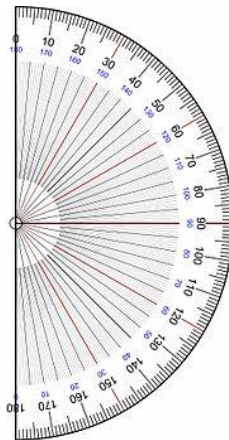

Bideford College Equipment List

All students must ensure they have the following stationery:

- Pen (blue or black)
- Pencil
- Ruler
- Scientific Calculator

Recommended Equipment:

- Compass
- Glue Stick
- Highlighters
- Purple Pen
- Red Pen
- Protractor
- Rubber
- Sharpener